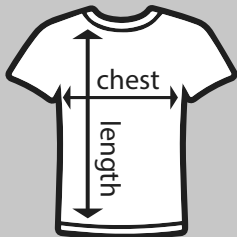

Sweatpants

- Gildan Baggy Fit, 50/50 Cotton/Polyester blend
- Elasticized waistband and pant-cuffs
- No Drawstring (On Youth)
- Easy Tear-Away Label

Available in: **Black** (Noir)

Unisex Tee

Colour: _____

Size: Adult _____ Youth _____ **TOTAL:** _____

Pullover Hoodie

Colour: _____

Size: Adult _____ Youth _____ **TOTAL:** _____

Sweatpants

Size: Youth _____ **TOTAL:** _____

GRAND TOTAL:	Tax Included
---------------------	--------------

METHOD OF PAYMENT

Cash (enclosed in full) Check (Payable to School)

For more detail Sizing visit schooltee.com/garment-sizing

SIZING CHART

When measuring **Chest Width**, measure the horizontal length under the armpits. *It's best to lay a shirt flat to do this.* **Length** is measured from shoulder to the bottom on the shirt.

SIZE	Unisex Tee	Pullover Hoodie	Pants
Youth XS	Chest 16" - Length 20" (6-8)		
Youth S	Chest 17" - Length 22" (10-12)	Chest 17" - Length 22" (10-12)	Size 6-8
Youth M	Chest 18" - Length 24" (14-16)	Chest 18" - Length 23" (14-16)	Size 8-10
Youth L	Chest 19" - Length 25" (18-20)	Chest 19" - Length 24" (18-20)	Size 12-14
Youth XL	Chest 20" - Length 26" (22-24)	Chest 20" - Length 25" (22-24)	Size 16-18
Adult S	Chest 19" - Length 28"	Chest 20" - Length 26"	
Adult M	Chest 20" - Length 29"	Chest 22" - Length 27"	
Adult L	Chest 22" - Length 30"	Chest 24" - Length 28"	
Adult XL	Chest 24" - Length 31"	Chest 26" - Length 29"	
Adult 2XL*	Chest 26" - Length 32"	Chest 28" - Length 30"	
Adult 3XL*	Chest 28" - Length 33"	Chest 30" - Length 31"	